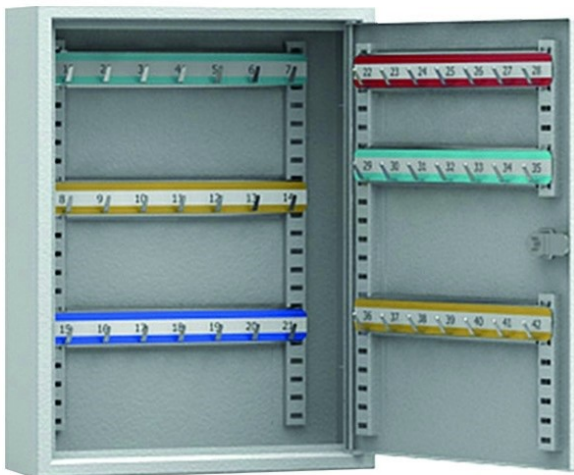

SLA Key Cabinets

The SLA Key Cabinet provides excellent storage for keys and all models are available in both key & Digital locking.

Available in various sizes including 42 to 100 key hooks .

Features:

-  Easy to fix and install
-  Simple and effective organisation for keys
-  Batteries included on Digital models

Code	Model	Outside Dimensions (mm) h x w x d	Inside Dimensions (mm) h x w x d	Volume (Ltr)	Weight (kg)	No. Key Hooks
600400200	SLA 42	350 x 270 x 80	-	-	3	42
600400400	SLA 64	450 x 300 x 80	-	-	3	64
600400600	SLA 100	550 x 380 x 80	-	-	5	100

Batteries included with digital locks

Bolt Down Fixing
Wall

Lock Type
Key or Digital

Lock Certification
N/A

Colour
Grey

Features:

Keys supplied	2
Live / dead locking bolts	Live bolts
Programmable Users	Multiple—1 Manager / 1 User
Batteries Included Type	Yes 2 x AA
Fixing bolts included	Yes
Colour	Grey
Special Features	8 digit Master and Sub-Master Code
Warranty Period	2 years