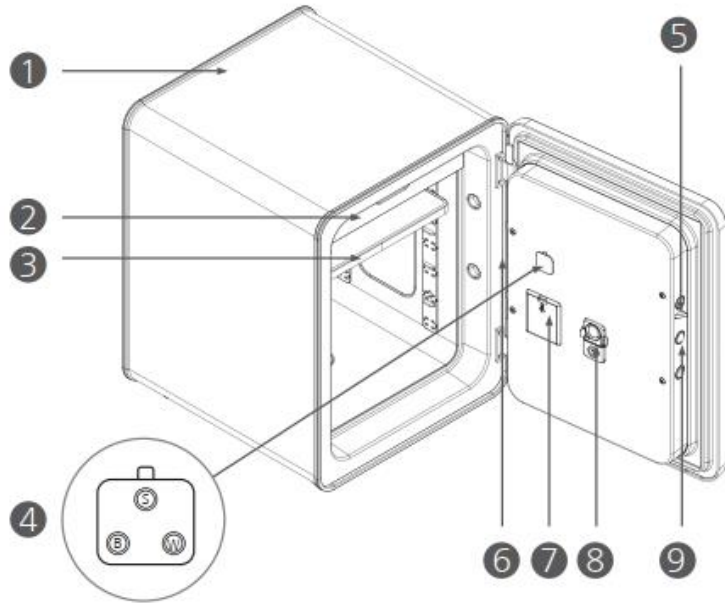

### The louder, the better

120 dB alarm that triggers when  
tilting/attacking is detected.

- 01 Main body
- 02 Tray
- 03 Shelf(MC-40 only)
- 04 "S" Memory Button  
"B"(Not in use)  
"W"(Not in use)
- 05 Door sensor
- 06 LED Light
- 07 Battery case
- 08 Alarm
- 09 Lock Bolt