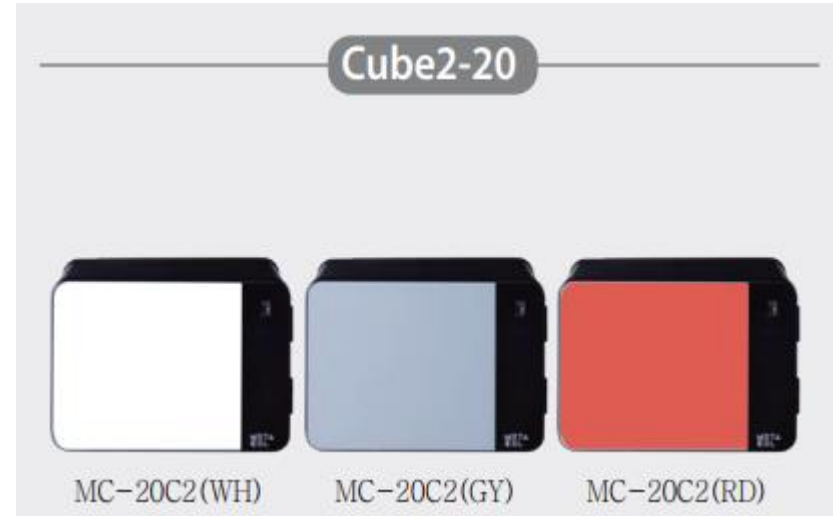

“ THE METACEL Cube
SERIES ”