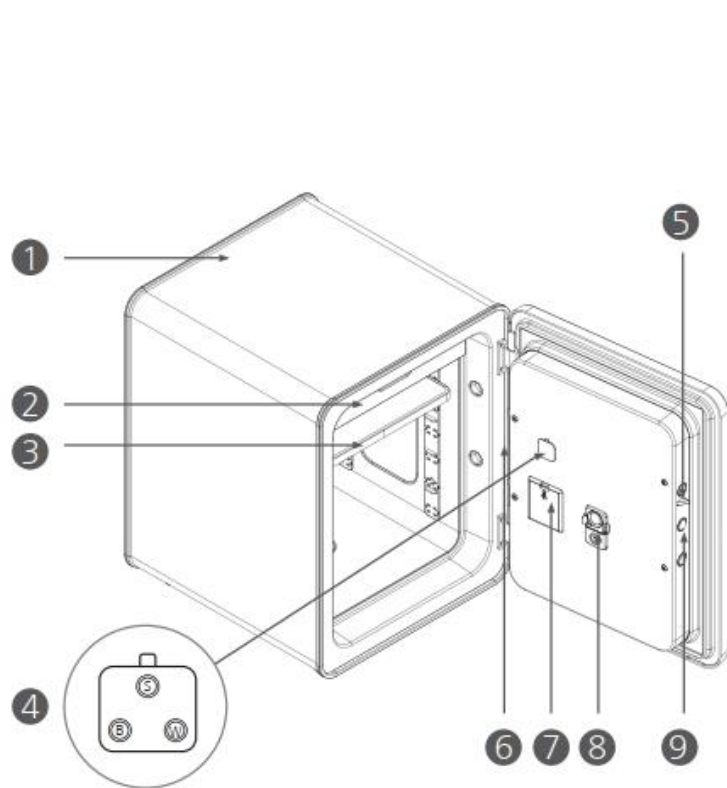

- 01 Main body
- 02 Tray
- 03 Shelf(MC-40 only)
- 04 "S" Memory Button
  "B"(Not in use)
  "W"(Not in use)
- 05 Door sensor
- 06 LED Light
- 07 Battery case
- 08 Alarm
- 09 Lock Bolt

Alarm

Finger Print

Voice Guidance

Soft touch

Smart display

***1.5HR fire resistant (SP),
ISO 9001, ISO14001**

***Voice guidance
(7 step Volume control)**

*inner LED light

***Thicker Locking bolts,
3pcs (19mm)**

*High sensitivity alarm

***Up to 8 Trays can be
installed (MC-040, option)**

DIMENSIONS

Model		Outside			Inside			Weight	Capacity	Tray/shelf
		H	W	D	H	W	D			
MC- 020	mm	331	461	408	225	355	258	37(Kgs)	20(Liter)	1 / 0
	inch	13	18 1/8	16	8 6/7	14	10 1/6	82(Lbs)	0.7(Cu.ft)	
MC- 040	mm	524	418	467	418	312	316	53(Kgs)	40(Liter)	1 / 1
	inch	20 3/5	16 3/7	18 2/5	16 1/2	12 2/7	12 4/9	117(Lbs)	1.4(Cu.ft)	

*The height of rubber feet (16mm, 5/8inch) needs to be added to the outside height if the safe comes without anchor hole.