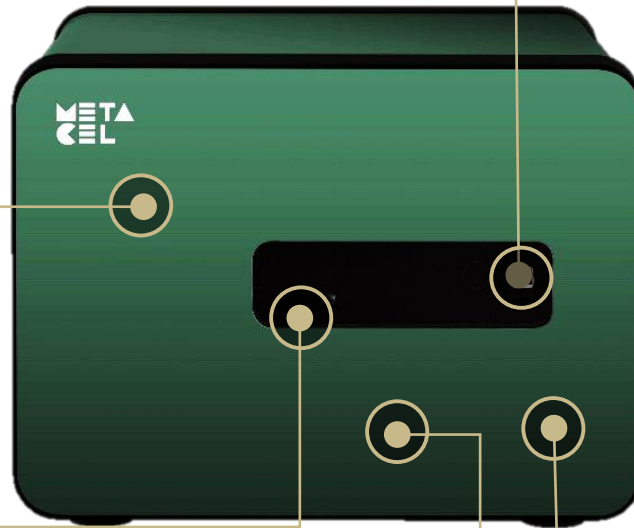

Colorful Pre-Coated Metal Plates

Pre-Coated Metal Plates provide prolonged protection against corrosion with Customizable colors

Bigger and More bolts

Diameter 19mm,
Live acting bolts 3pcs,
Fixed bolts 2pcs

Emergency power supply

USB port available.

Convenient & Safe motorized lock

Stealth mode : Pressing the start button twice will hide the display screen for added security

Fingerprint Sensor

Semiconductor Fingerprint sensor

Minimalistic design

Modern simplistic design
distinctive from classic front
electronic lock and handle design

The louder, the better

120 dB alarm that triggers when
tilting/attacking is detected.