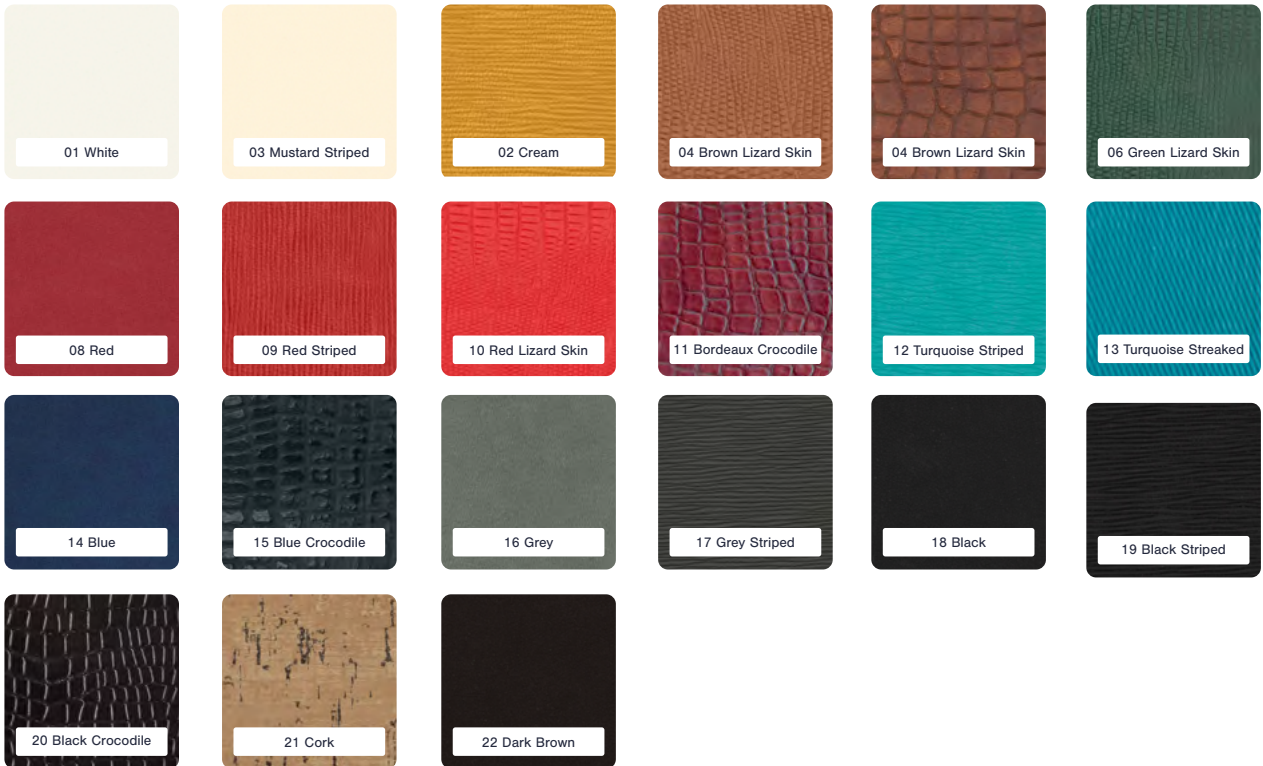

Colour is a power which directly influences the soul

Outside Faux Leather