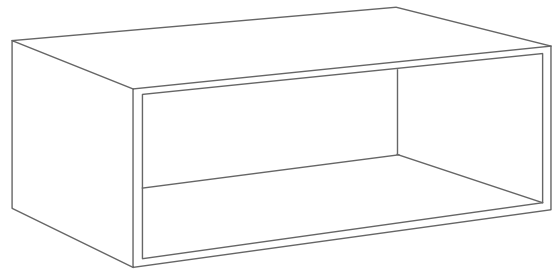

Storage Box
(No lining)